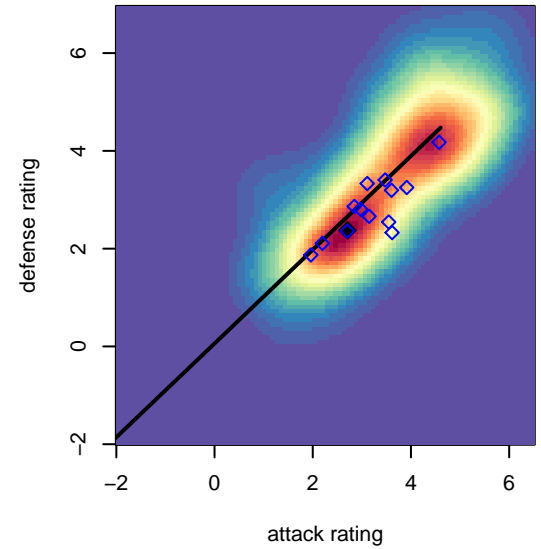

# THUSC Silver G00

Tualatin Hills United SC  
 Tualatin Hills, OR  
 G00 total strength=1533  
 attack=14.99 defense=10.76  
 spr league = Win OYS G00 Premier

alt names used:  
 Tualatin Hills United G00 Silver  
 THUSC 00G United Silver  
 THUSC 00G United Silver

Venues played:  
 2016 Clash At the Border Gold/Silver/Bronze U  
 2016 Win OYS G00 Premier  
 2016 OYS State Cup G00

**THUSC Silver G00**  
 Dots are actual minus expected GF (blue circles) and GA (red triangles).  
 Blue line is smoothed change in attack strength. Red is smoothed change in defense strength.

**attack and defense variance (black dot)  
relative to other teams  
and top 10 in region**

**attack and defense rating  
relative to others at age  
and all opponents in last 13 months**

**attack and defense rating  
relative to others at age  
and all opponents in last 13 months**

**Performance relative to 13 month average**

**Performance relative to 13 month average**

Distribution of opponents  
 Red = Lose zone, Blue = Win zone, Green = Even  
 Black line separates win/lose zones